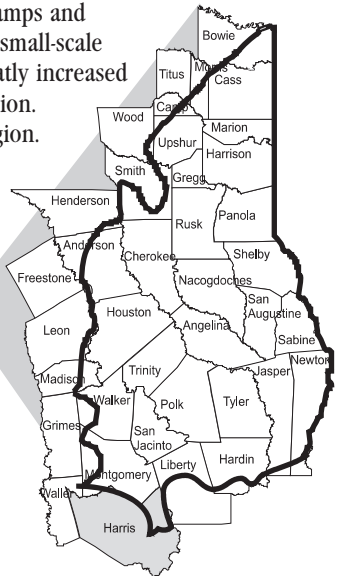

INTRODUCTION

Popularly known to Texans as the “Pineywoods,” this part of the state (Fig. 1) is also called the West Gulf Coastal Plain. It is the most forested part of Texas, and supports numerous birds that require these conditions. Three of these species may be considered “specialty birds” of the southern pines, the Red-cockaded Woodpecker, Brown-headed Nuthatch, and Bachman’s Sparrow, and within Texas they are found exclusively in this region. Along with the Pine Warbler, they grace the front cover of this booklet. The major Texas populations of several other rare or local species are primarily in this region, including Swallow-tailed Kite, Fish Crow, Swainson’s and Prairie warblers, and Henslow’s Sparrow (winter). These species reach the western part of their U.S. range in the Texas Pineywoods.

This is the first definitive checklist for this ecoregion.

For the most part, this list will also apply to the three other states that share the West Gulf Coastal Plain with eastern Texas (e.g., western Louisiana, southwestern Arkansas, and southeastern Oklahoma). Within Texas, this is the first field checklist to treat a region using ecological boundaries, not political ones. This checklist shows all of the species known to have occurred within the region, along with their seasonal abundance. The authors follow the nomenclature and taxonomy presented in the 7th edition of the A.O.U. *Check-list of North American Birds* (1998) and supplements.

Fig. 1. *The Pineywoods of eastern Texas.* [For Harris Co., see *A Birder’s Checklist of the Upper Texas Coast* by Richardson et al. published by the Outdoor Nature Club-Ornithology Group of Houston.]